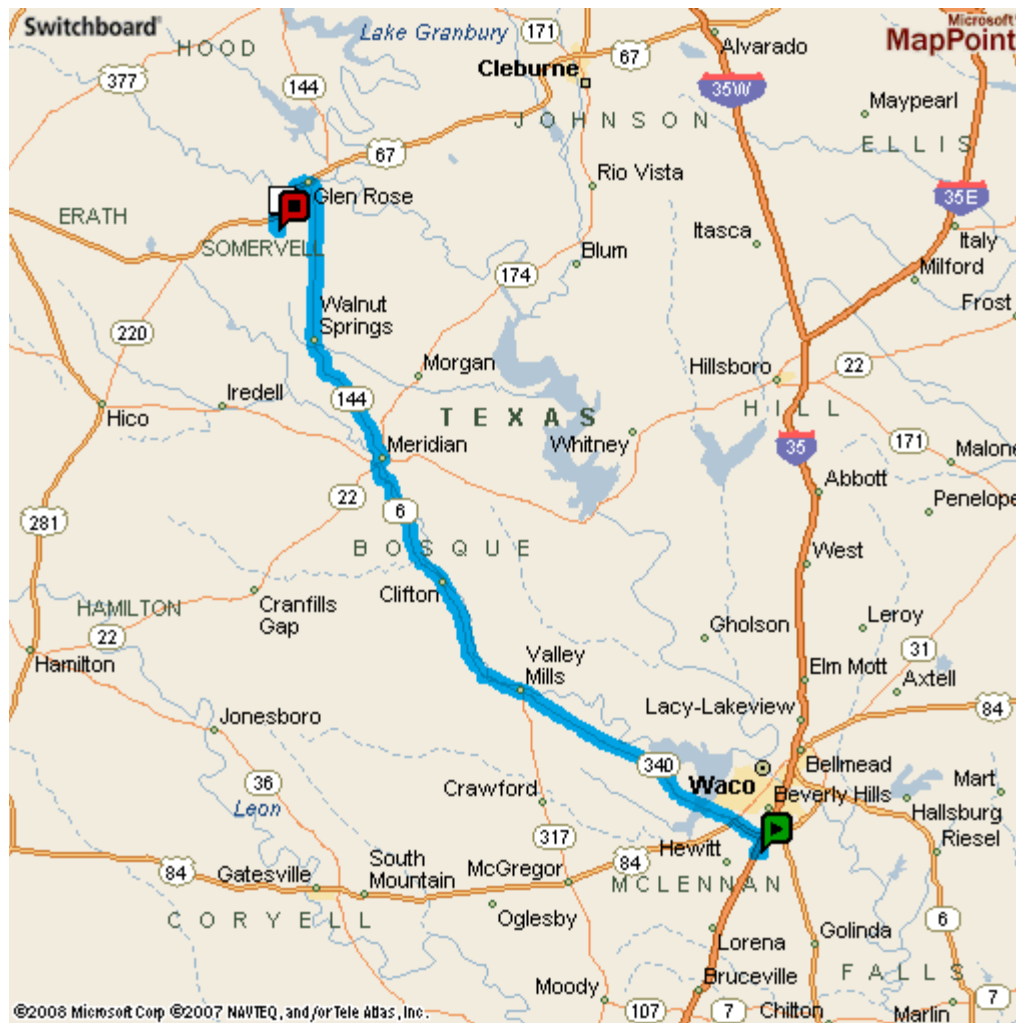

Directions to Fossil Rim from Waco or Austin

1. In South Waco Exit off of I-35 on Loop 340
2. Take SR-340 Loop [SR-6] towards TX-6 / TX-340-Loop / Meridian 10.7 mi
 - a. Keep STRAIGHT onto SR-6 34.5 mi
3. As you approach Meridian
4. Bear RIGHT (North-East) onto SR-22 [W Morgan St] 0.8 mi
5. Turn LEFT (North) onto SR-144 [N Main St] 23.7 mi
6. You will be at the Glen Rose Square
7. Turn LEFT (South) onto FM-56 [Barnard St] 0.1 mi
8. Turn RIGHT (West) onto FM-56 0.3 mi
9. Bear LEFT (West) onto US-67 ~3.8 mi
 - a. You will be living Glen Rose
10. Turn LEFT (South) onto County Road 2008 1.3 mi

Arrive:

Fossil Rim Wildlife Center
2299 County Road 2008,
Glen Rose, TX 76043
254-897-2960