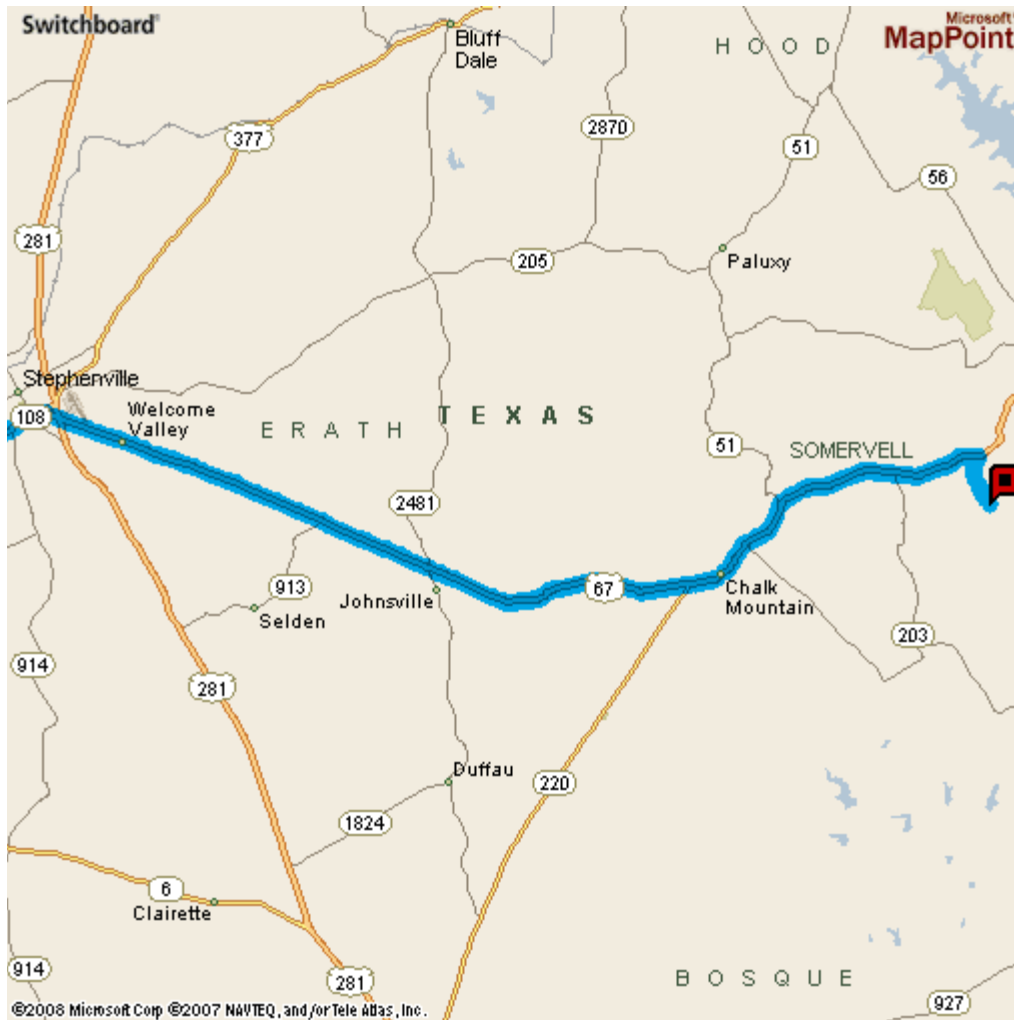

## Directions to Fossil Rim from Stephenville

1. North on US-377/US-67
2. Bear RIGHT (East) onto US-67 [Glen Rose Rd] 25.2 mi
3. Turn RIGHT (South) onto County Road 2008

Arrive:  
Fossil Rim Wildlife Center  
2299 County Road 2008,  
Glen Rose, TX 76043  
254-897-2960