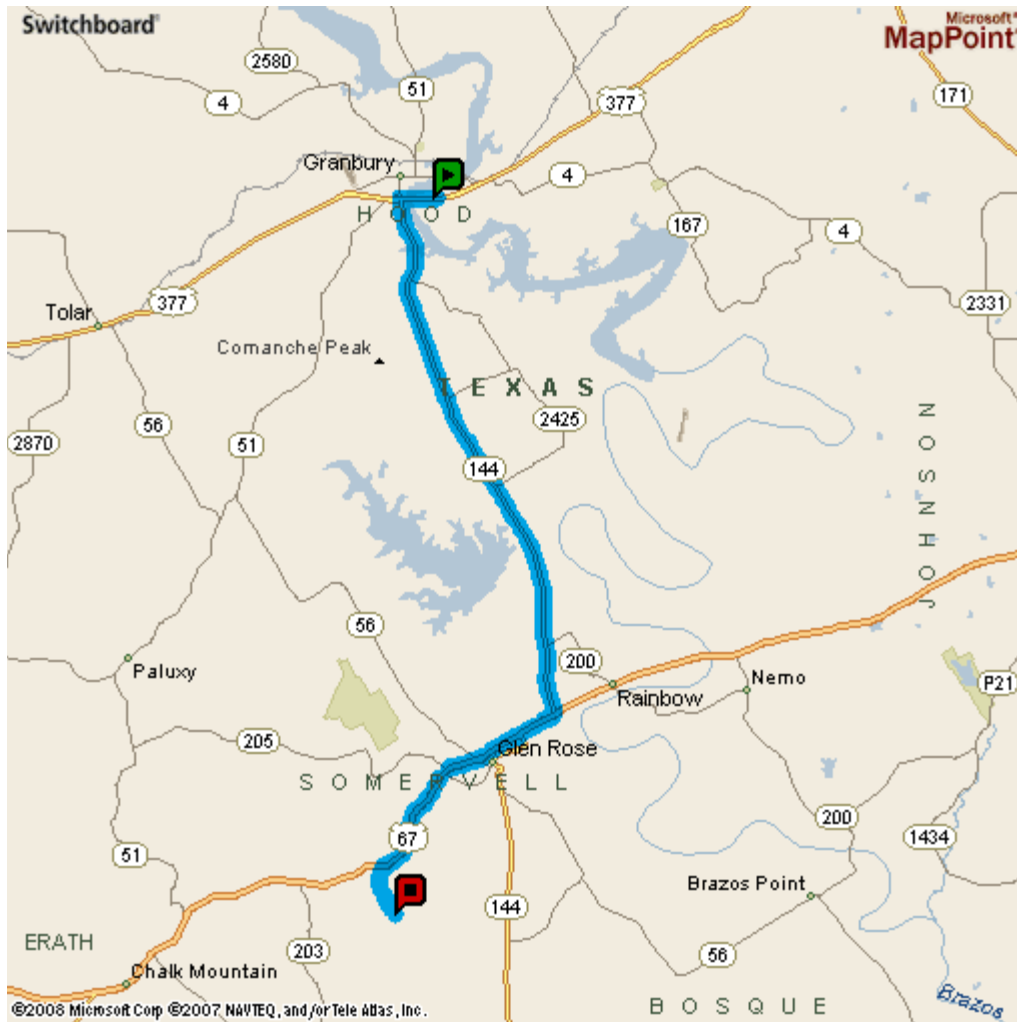

Directions to Fossil Rim from Granbury

1. From US-377
2. Take RIGHT onto Ramp for TX-144 / Granbury / Glen Rose < 0.1 mi
3. Turn LEFT (South) onto SR-144 13.7 mi
4. Turn RIGHT (West) onto US-67 [SR-144] 5.9 mi
 - a. Continue on US-67 through Glen Rose ~3.8 mi
5. Turn LEFT (South) onto County Road 2008 1.3 mi

Arrive:
Fossil Rim Wildlife Center
2299 County Road 2008,
Glen Rose, TX 76043
254-897-2960