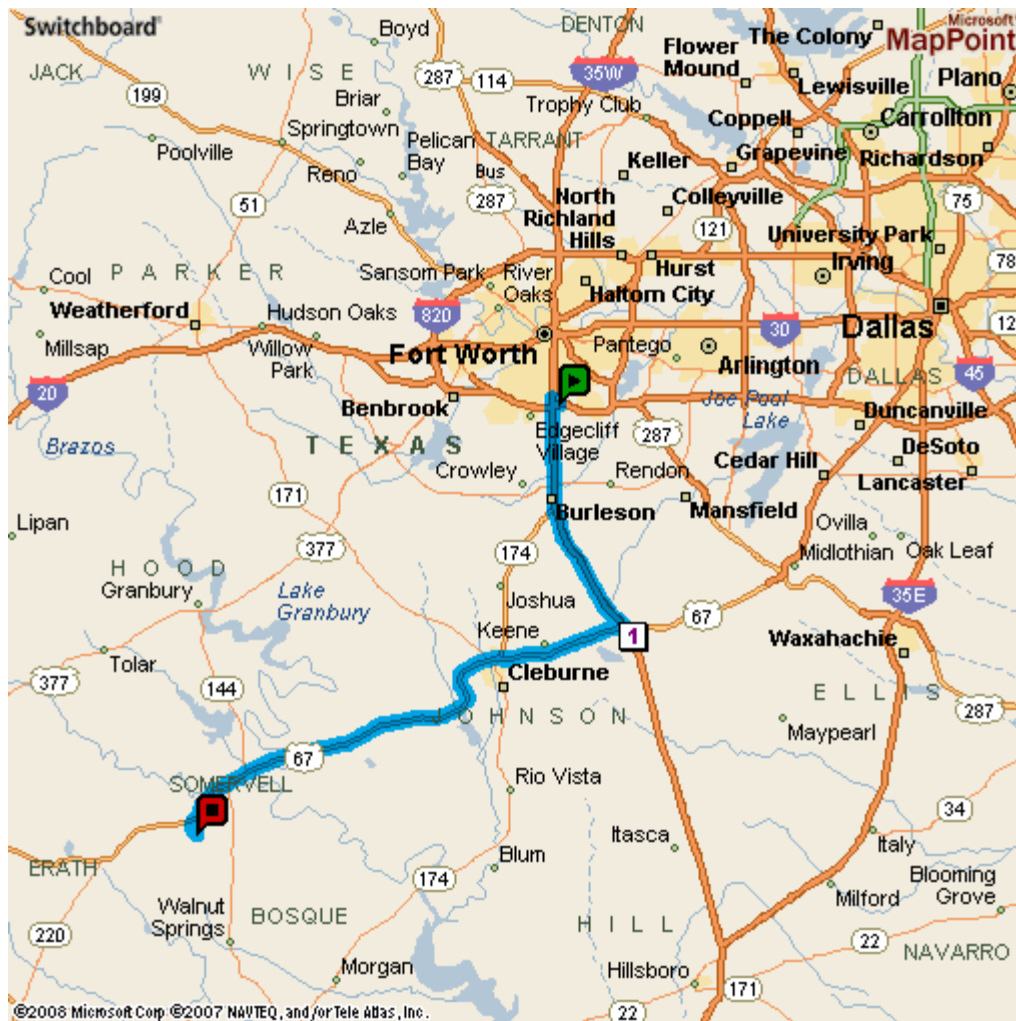

## Directions to Fossil Rim from Fort Worth and mid-cities

1. From I-20 and I-35W
2. Go south on I-35W 19 mi to Alvarado
3. At exit 26A, take Ramp (Right) onto I-35W service road
4. Bear Right (West) onto US-67 40.5 mi
  - a. Continue on US-67 through Glen Rose ~3.8 mi
5. Turn LEFT (South) onto County Road 2008 1.3 mi

Arrive:  
Fossil Rim Wildlife Center  
2299 County Road 2008,  
Glen Rose, TX 76043  
254-897-2960