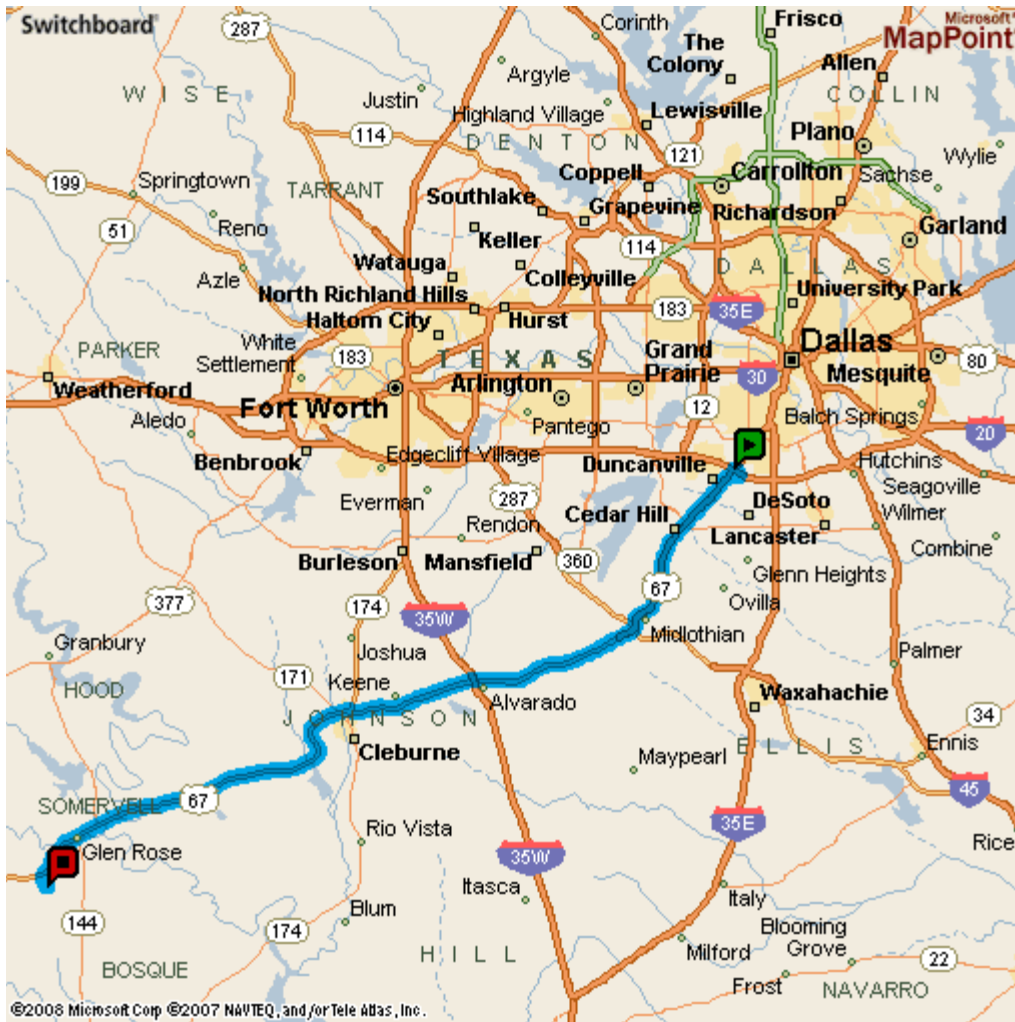

Directions to Fossil Rim from Dallas

1. From I-20 and US-67
2. Go south on US-67 68 mi
 - a. Continue on US-67 through Glen Rose ~3.8 mi
3. Turn LEFT (South) onto County Road 2008 1.3 mi

Arrive:
Fossil Rim Wildlife Center
2299 County Road 2008,
Glen Rose, TX 76043
254-897-2960